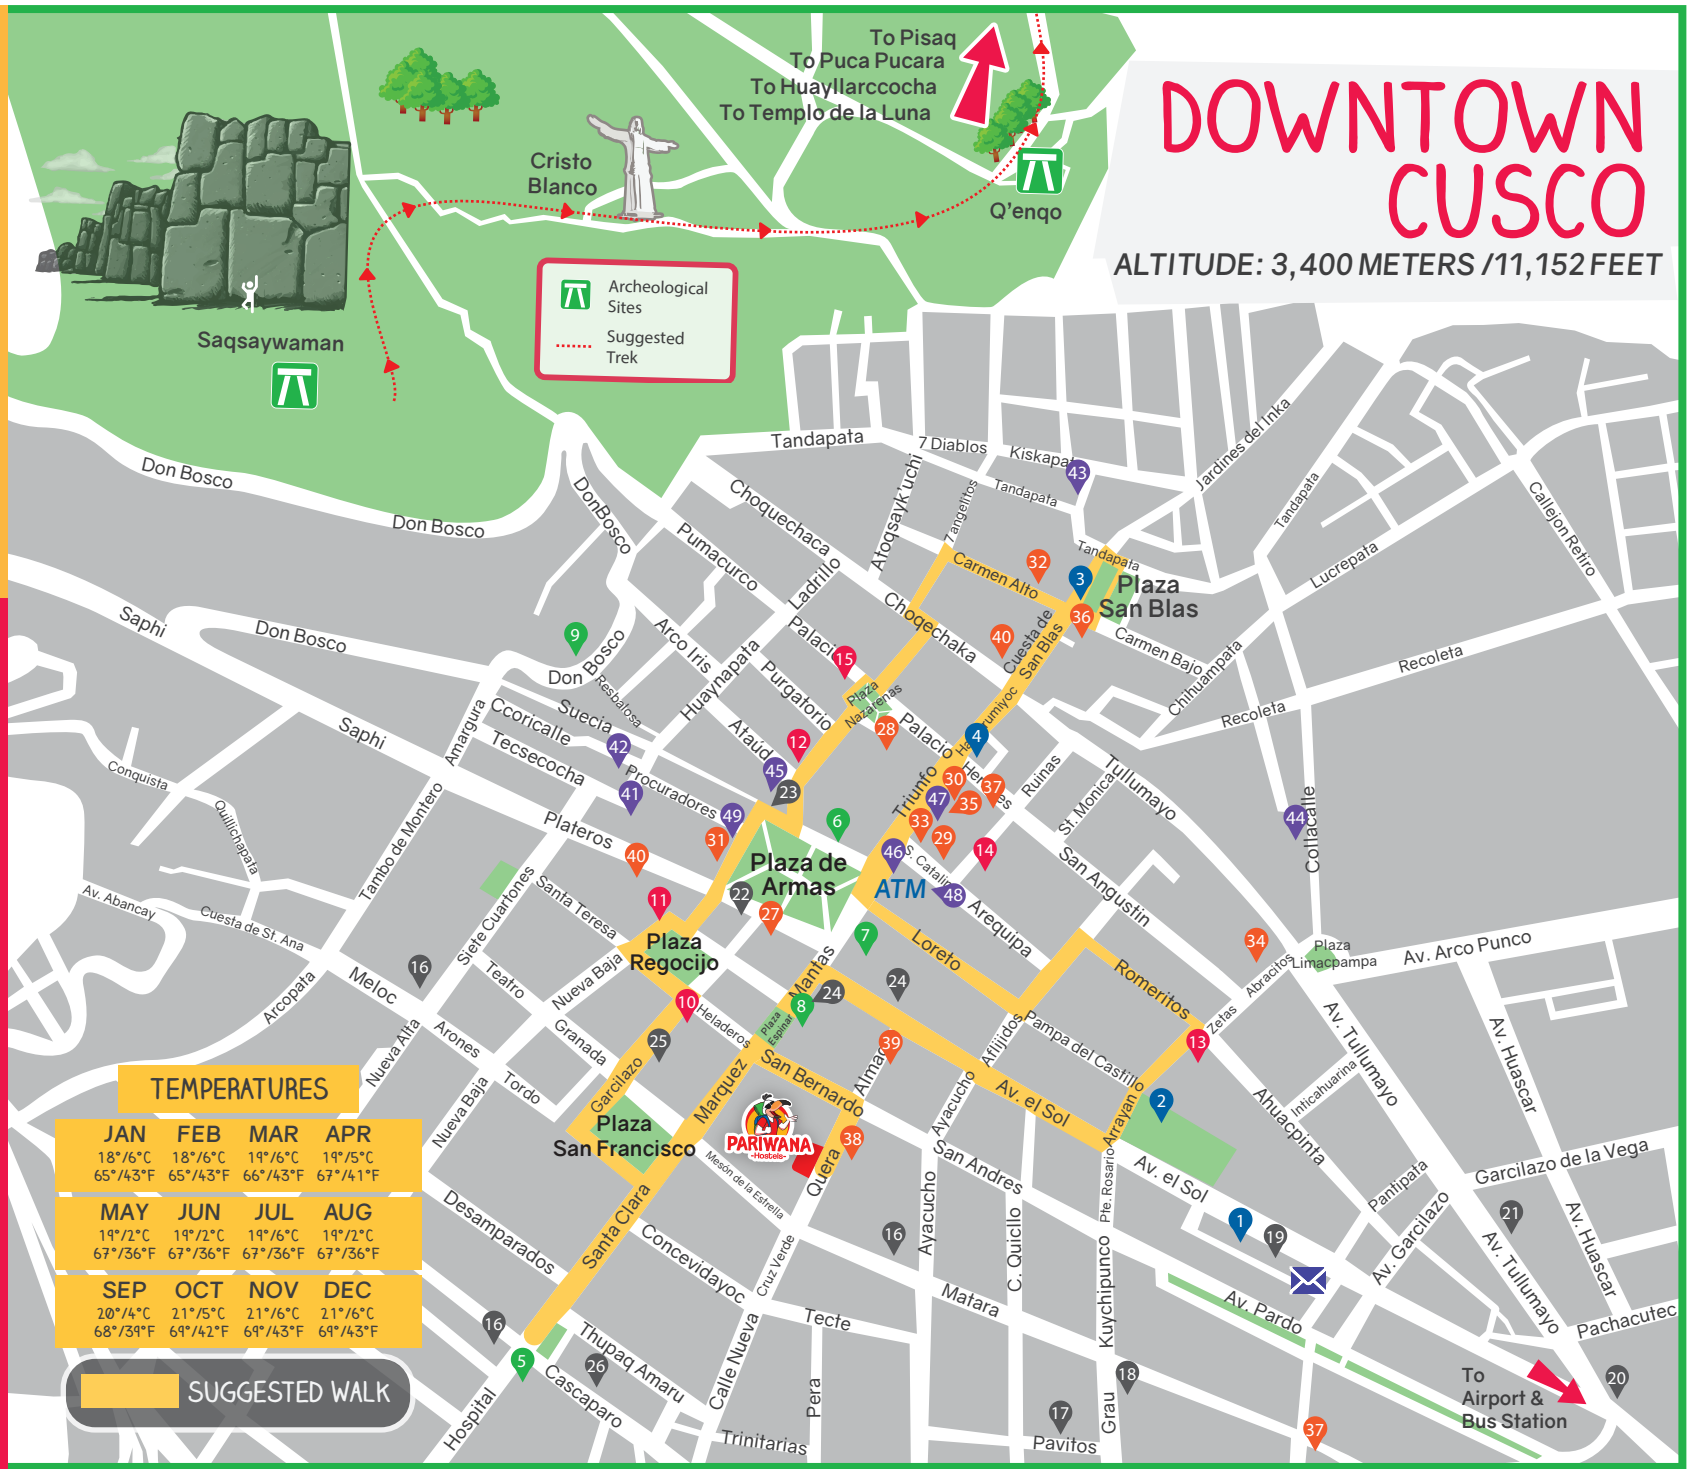

TOURISTIC PLACES

- 1 CENTRO QOSCO
- 2 Q'ORICANCHA
- 3 BARRIO DE SAN BLAS
- 4 12 SIDES STONE

CHURCHES

- 5 SAN PEDRO
- 6 CATHEDRAL
- 7 LA COMPAÑIA DE JESÚS
- 8 CONVENTO DE LA MERCED
- 9 SAN CRISTOBAL (VIEW POINT)

MUSEUMS

- 10 CASA GARCILAZO
- 11 ARTE CONTEMPORANEO
- 12 ARCHEOLOGICAL MUSEUM-INKA
- 13 SITIO CORICANCHA
- 14 CASA CONCHA MUSEUM
- 15 PRE COLOMBINO MUSEUM

SERVICES & SHOPPING

- 16 SUPERMARKET
- 17 BUS TO OLLANTAYTAMBO
- 18 BUS TO URUBAMBA
- 19 IMMIGRATIONS
- 20 ARTISANS MARKET
- 21 BUS TO PISAC
- 22 WESTERN UNION
- 23 PERU RAIL
- 24 TOURISTIC TICKETS (DIRCETUR OFFICE)
- 25 INC (TICKET TO MACHU PICCHU)
- 26 SAN PEDRO MARKET

RESTAURANTS & CAFES

- 27 CALLE DEL MEDIO
- 28 UCHU (STEAKHOUSE)
- 29 INCANTO
- 30 NUNA RAYMI
- 31 INKA GRILL
- 32 ESPERANTO CAFETERÍA
- 33 GREENS (ORGANIC)
- 34 GREEN PARADISE
- 35 KION RESTAURANT (CHIFA)
- 36 PACHAPAPA (LOCAL FOOD)
- 37 LA CUSQUEÑITA
- 38 CHIFA SIPÁN
- 39 EL AYLLU
- 40 PALOMA IMBIS (KEBAB)

BAR & PUBS

- 41 CHANGO
- 42 ROCK HOUSE
- 43 LIMBUS
- 44 EL PATIO
- 45 MYTHOLOGY
- 46 NORTON PUB
- 47 PADDY'S IRISH PUB
- 48 EL MUKI

*SPECIAL DISCOUNTS SHOWING YOUR BRACELET! *DESCUENTOS ESPECIALES MOSTRANDO TU BRAZALETE.